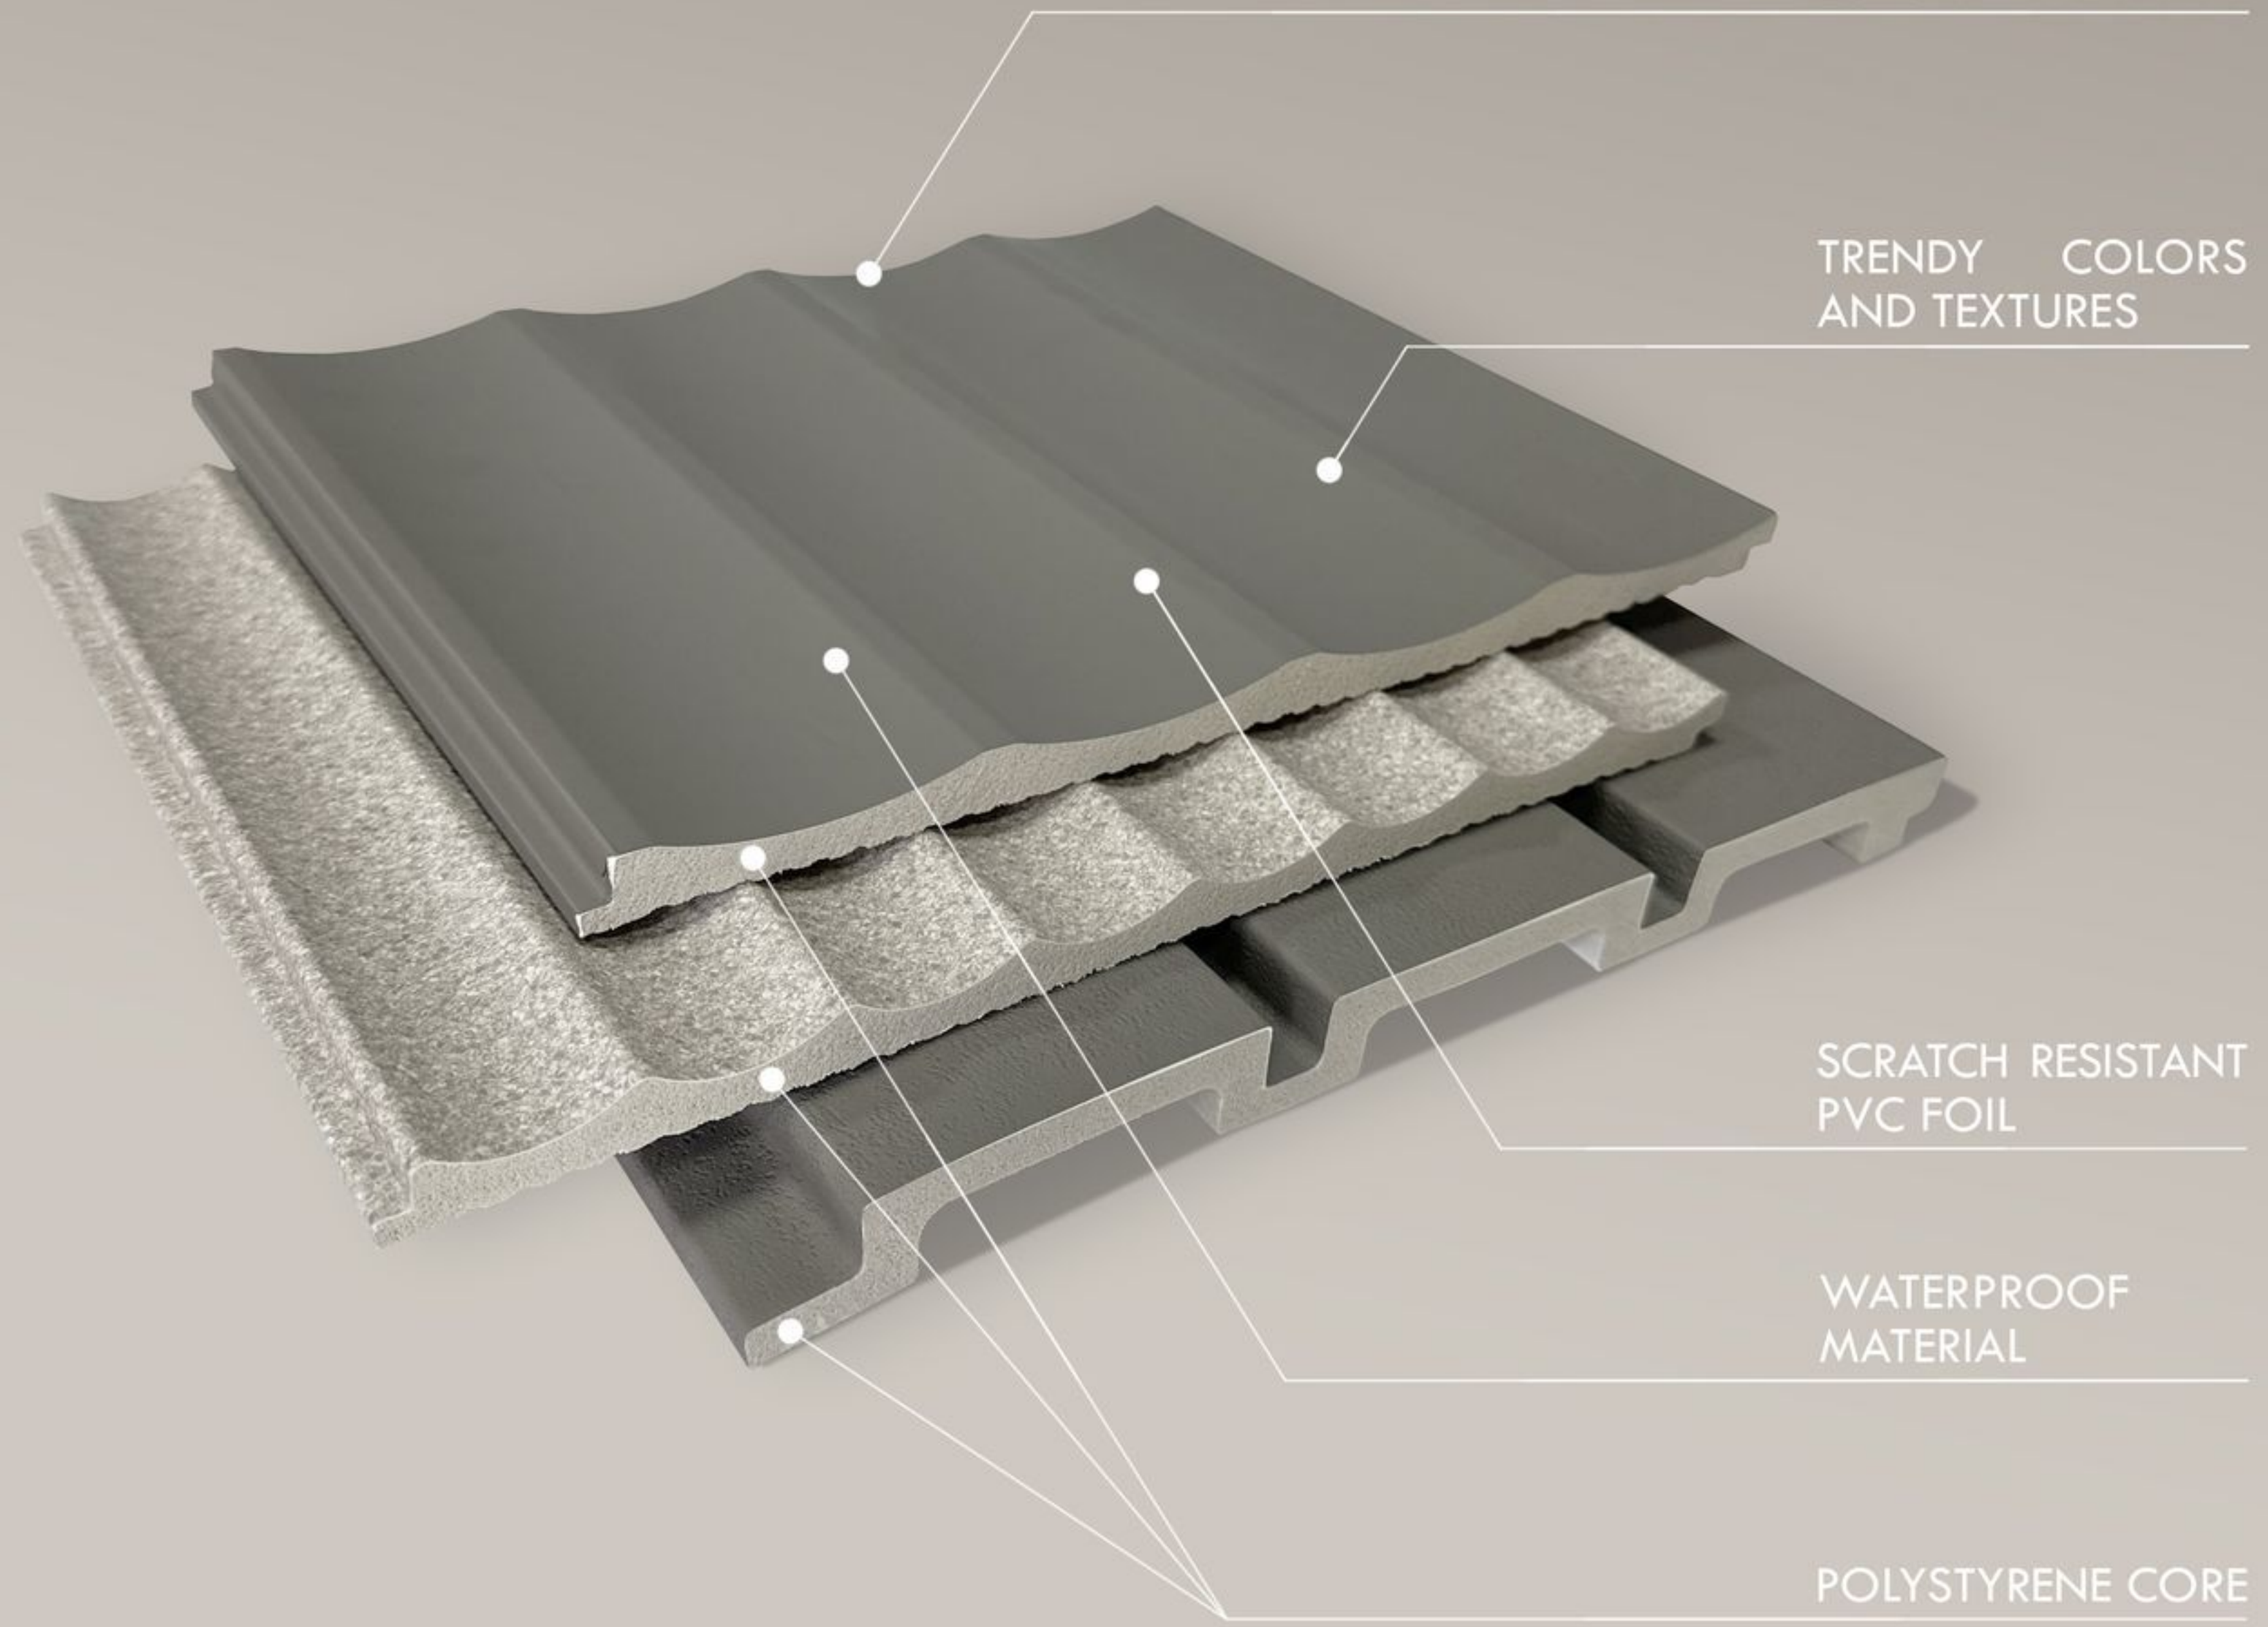

LAMELIO  
WALL PANELS

CHIC  
EDITION

DISCOVER THE NEW COLLECTIONS  
OF WALL PANELS CHIC EDITION

25 CM WIDE PANEL

TRENDY COLORS  
AND TEXTURES

SCRATCH RESISTANT  
PVC FOIL

WATERPROOF  
MATERIAL

POLYSTYRENE CORE

DESSERT BEIGE

MISTY GREY

SHADOW GREY

VELUTTO  
dessert beige

VELUTTO  
misty grey

MUTED, MATTE TONES BRING A SENSE OF CALM, ELEGANCE, AND REFINED DEPTH, PERFECTLY COMPLEMENTING BOTH MINIMALIST AND MORE DECORATIVE INTERIORS. IT IS A CHOICE FOR THOSE WHO APPRECIATE TIMELESS STYLE IN A MODERN FORM.

# ROCA COLLECTION

A RECTANGULAR PROFILE WITH A UNIQUE STRUCTURE THAT IMITATES CONCRETE. ITS RAW, INDUSTRIAL CHARACTER PERFECTLY COMPLEMENTS MODERN, LOFT-STYLE INTERIORS, ADDING DEPTH AND A DISTINCTIVE RUGGEDNESS.

MOONLIGHT GREY

STORMY GREY

ONYX BLACK

ROCA  
*stormy grey*

PERFECT IMITATION  
OF CONCRETE

A MASSIVE PROFILE  
THAT MAKES AN  
IMPRESSION

TIMELESS AND  
SOPHISTICATED  
COLOR PALETTE

ROCA  
*onyx black*